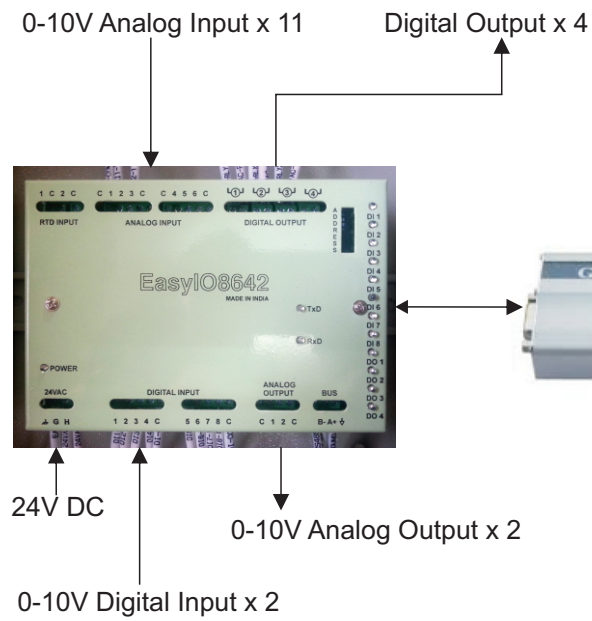

# SYSTEM ARCHITECTURE

Monitor & Control the field controller through cloud based web application

upload data to cloud server via HTTP POST